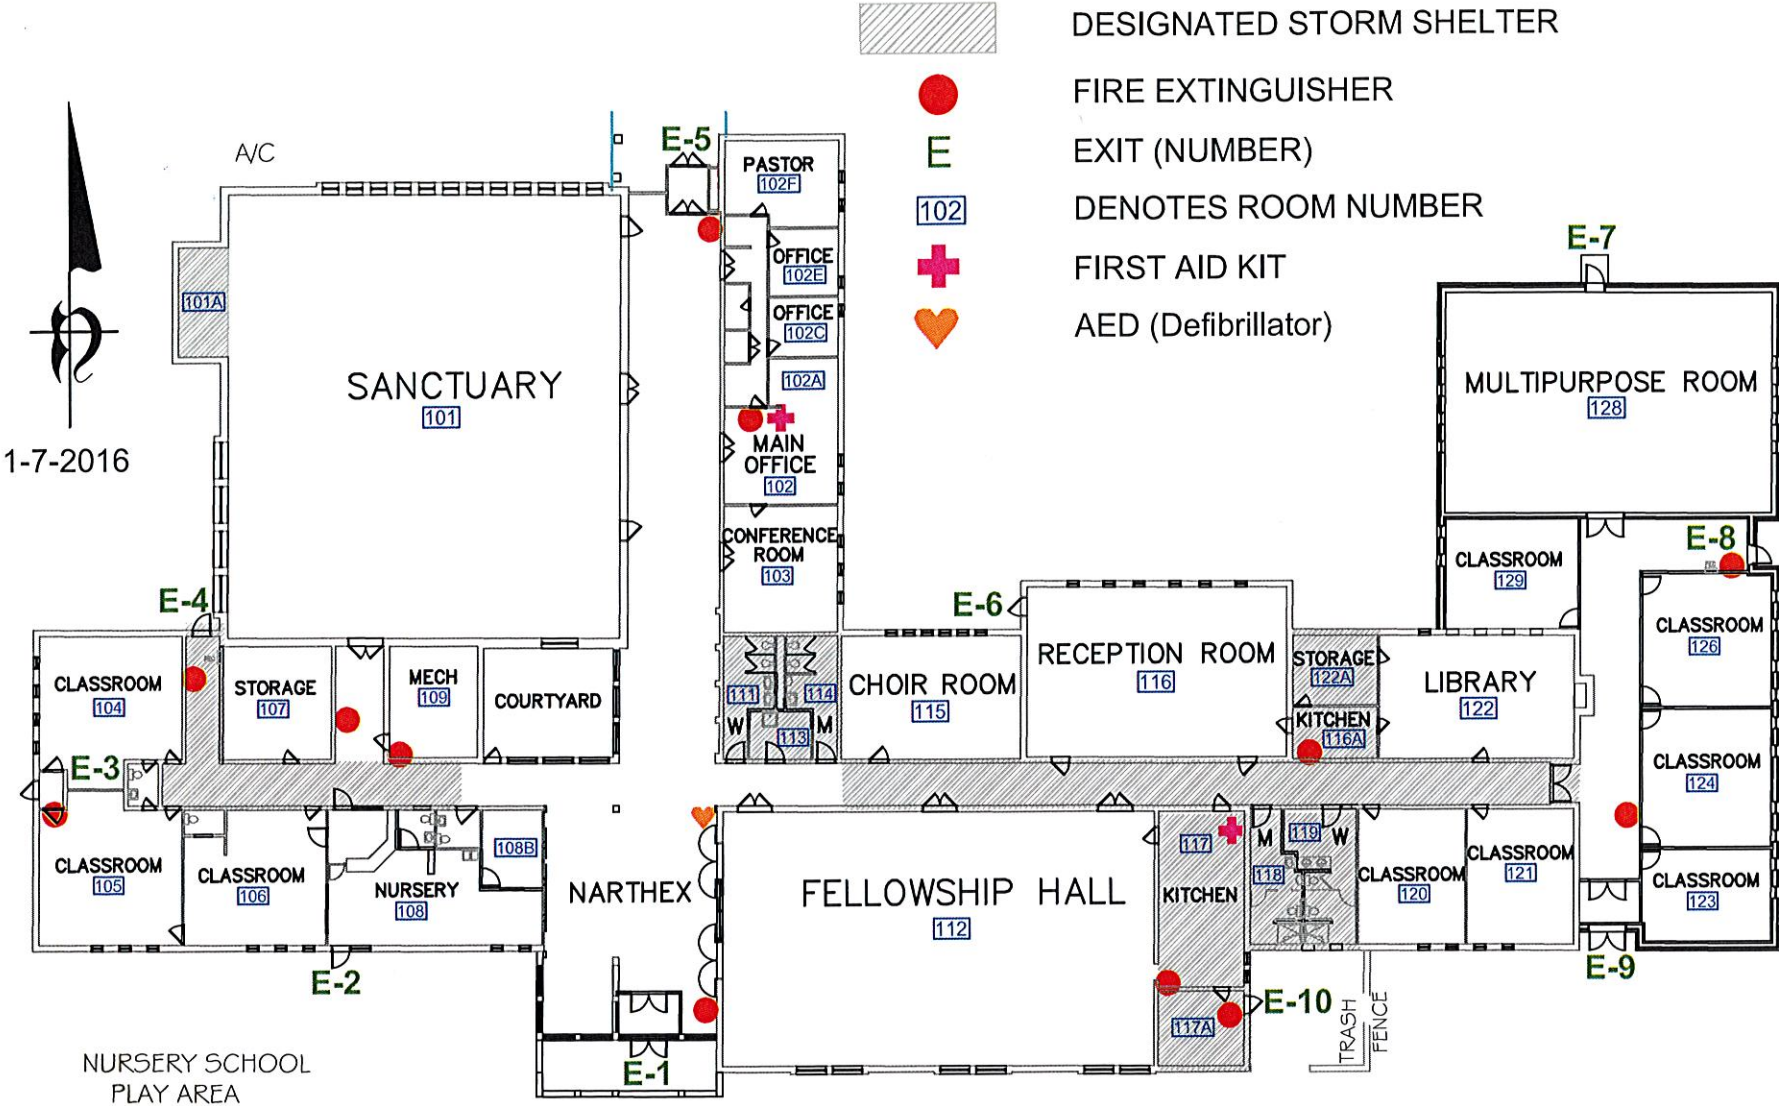

UNITED METHODIST CHURCH OF NORTHFIELD

1401 SOUTH MAPLE STREET

1-7-2016

Evacuation meeting sites: Parsonage (preferred) Spring Creek Elementary (alternate)